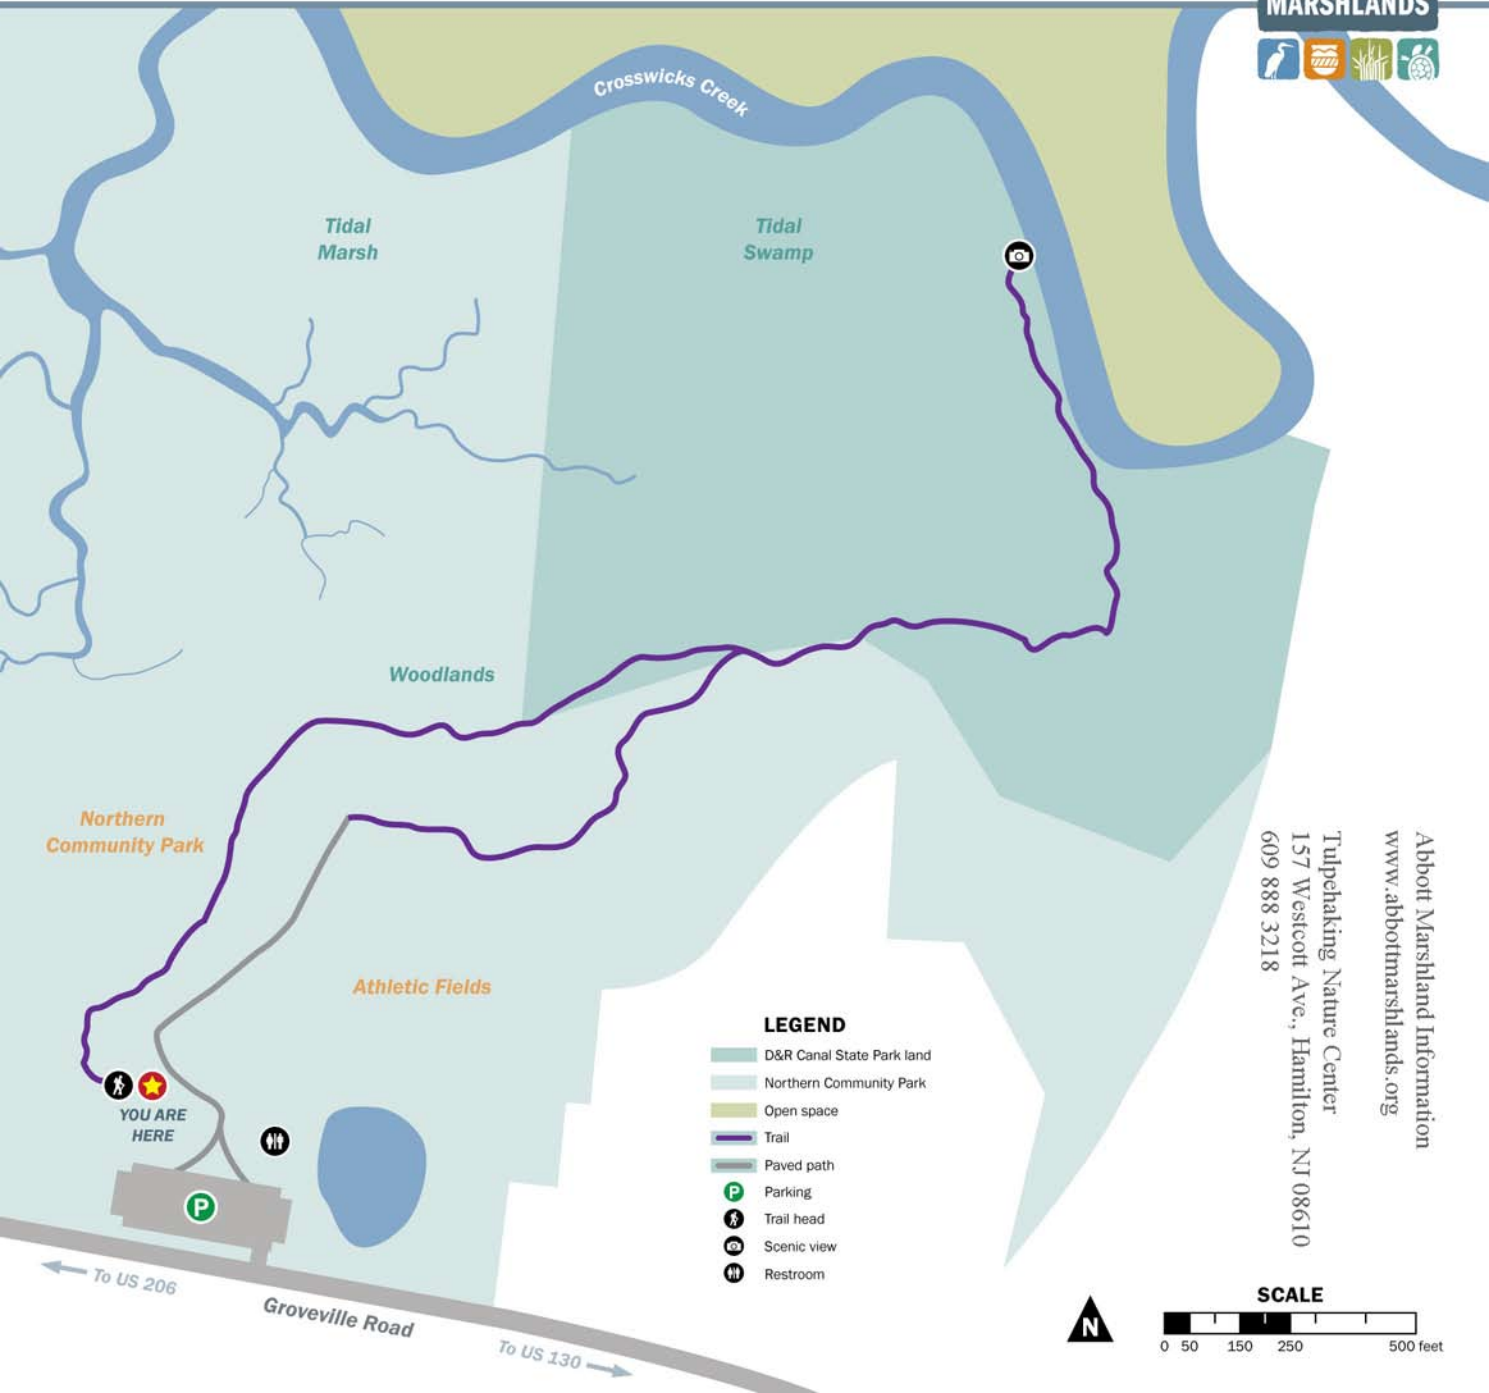

Northern Community Park

**ABBOTT
MARSHLANDS**

LEGEND

- D&R Canal State Park land
- Northern Community Park
- Open space
- Trail
- Paved path
- Parking
- Trail head
- Scenic view
- Restroom

Abbott Marshland Information
www.abbottmarshlands.org
Tulpehaking Nature Center
157 Westcott Ave., Hamilton, NJ 08610
609 888 3218

SCALE