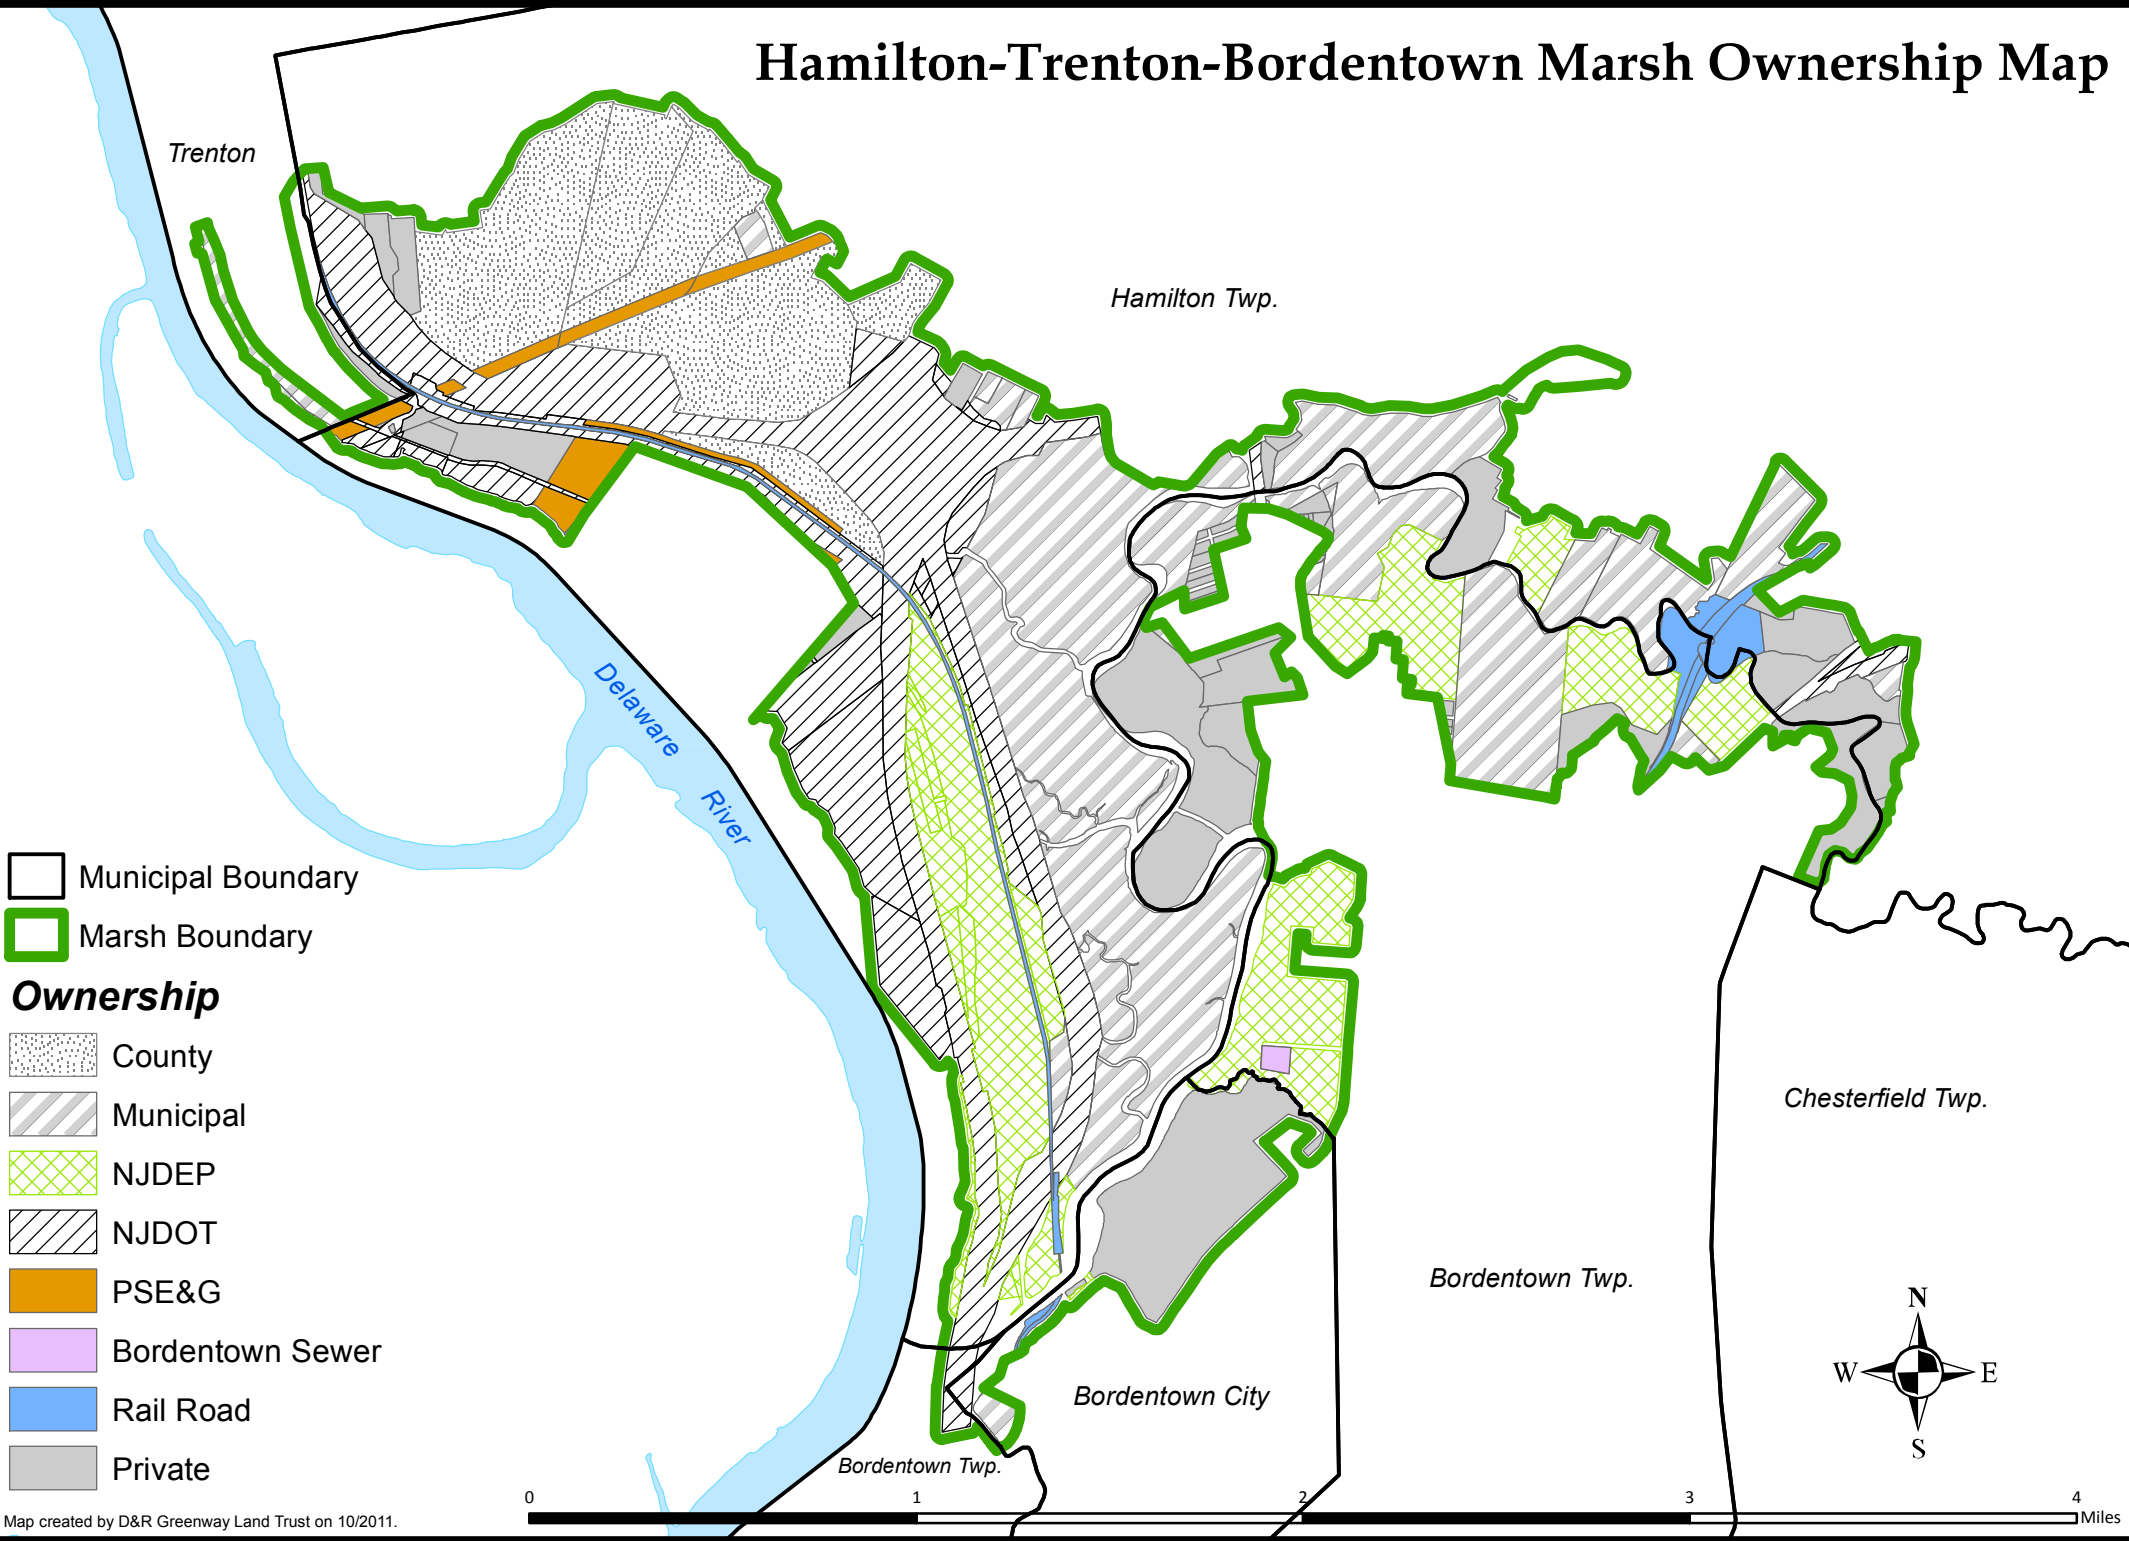

Hamilton-Trenton-Bordentown Marsh Ownership Map

- Municipal Boundary
- Marsh Boundary

Ownership

- County
- Municipal
- NJDEP
- NJDOT
- PSE&G
- Bordentown Sewer
- Rail Road
- Private

Map created by D&R Greenway Land Trust on 10/2011.